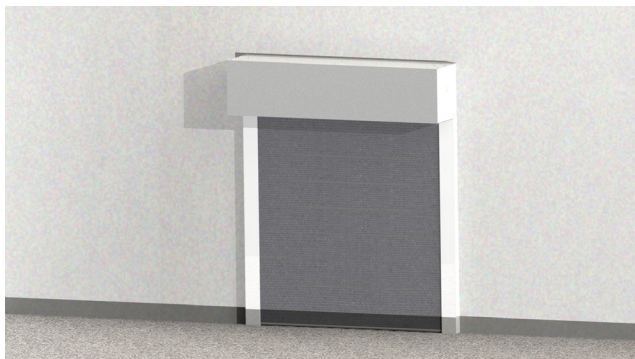

FIREMASTER® INSUL8

INSULATED VERTICAL FIRE CURTAIN

WWW.COOPERSFIRE.COM

VERTICAL FIRE CURTAIN WITH
90MINS INSULATION (EI_{1,90})

coopers

SMOKE AND FIRE CURTAINS

LEADING THE WAY IN FIRE PROTECTION

INSULATED VERTICAL FIRE CURTAIN

Tested to BS EN 1634-1. Dry Insulation for up to 90mins. Integrity and Radiation Control for 240mins. Available in sizes up to 7m wide x2.64m drop

PRODUCT DESCRIPTION

The FireMaster Insul8 provides thermal insulation. This feature helps in containing heat within a specific area, which is particularly important for protecting escape routes, preserving structural integrity, and reducing the risk of secondary fires. This product can be face fixed only.

An EI fire curtain refers to a fire-resistant curtain or barrier designed to provide specific levels of integrity (E) and insulation (I) in the event of a fire.

PRODUCT TESTING

The FireMaster Insul8 fire curtain has completed testing at Warrington Fire to BS EN 1634-1 and offers E240 EW240 EI₁90 (E=Integrity, EW=Radiance, EI₁ = Insulation)

PRODUCT ADDITIONAL INFORMATION

The FireMaster Insul8 fire curtain is available in sizes up to 7m wide x 2.64m drop.

Applications include:

Lobbies and Receptions, Opening in Walls, Egress and Corridor Separations, Boundary Protection, Compartmentation, Protected Means of Escape